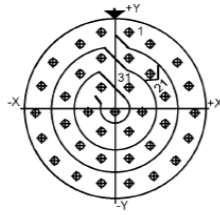

Contact Layout

Contacts (Insert arrangement 15-35)					
Contact position ID	Location		Contact position ID	Location	
	X-axis (mm)	Y-axis (mm)		X-axis (mm)	Y-axis (mm)
1	+045 (1.14)	+262 (6.65)	20	+123 (3.12)	+119 (3.02)
2	+123 (3.12)	+217 (5.51)	21	+170 (4.32)	+040 (1.02)
3	+211 (5.36)	+160 (4.06)	22	+170 (4.32)	-050 (1.27)
4	+254 (6.45)	+080 (2.03)	23	+123 (3.12)	-127 (3.23)
5	-200 (0.70)	-010 (2.5)	24	-045 (1.14)	-172 (4.37)
6	+247 (6.27)	-098 (2.49)	25	-045 (1.14)	-127 (4.37)
7	+200 (5.08)	-175 (4.45)	26	-123 (3.12)	-127 (3.23)
8	+130 (3.30)	-232 (5.89)	27	-170 (4.32)	-050 (1.27)
9	+045 (1.14)	-262 (6.65)	28	-170 (4.32)	+040 (1.02)
10	-045 (1.14)	-262 (6.65)	29	-123 (3.12)	+119 (3.02)
11	-130 (3.30)	-232 (5.89)	30	-045 (1.14)	+172 (4.37)
12	-200 (5.08)	-175 (4.45)	31	+045 (1.14)	+074 (1.88)
13	-247 (6.27)	-098 (2.49)	32	+090 (2.29)	-004 (0.10)
14	-266 (6.76)	-010 (2.5)	33	+045 (1.14)	-082 (2.08)
15	-254 (6.45)	+080 (2.03)	34	-045 (1.14)	-082 (2.08)
16	-211 (5.36)	+160 (4.06)	35	-090 (2.29)	-004 (0.10)
17	-123 (3.12)	+217 (5.51)	36	-045 (1.14)	+074 (1.88)
18	-045 (1.14)	+262 (6.65)	37	+000 (0.00)	-004 (0.10)
19	+045 (1.14)	+172 (4.37)	---	---	---

(Applicable to MIL-DTL-38999 only)

Shell size	Arrangement no.	Number of contacts	Size contacts	Service rating	Contact location	Supersedes
15	-35	37	22D	M	All	MS27528-35

SOURIAU shall not be liable for any non-conformity or damage due to a use of the Products which does not comply with the Specifications issued by either of the Parties or by a third party (professional recommendation, technical notice.)